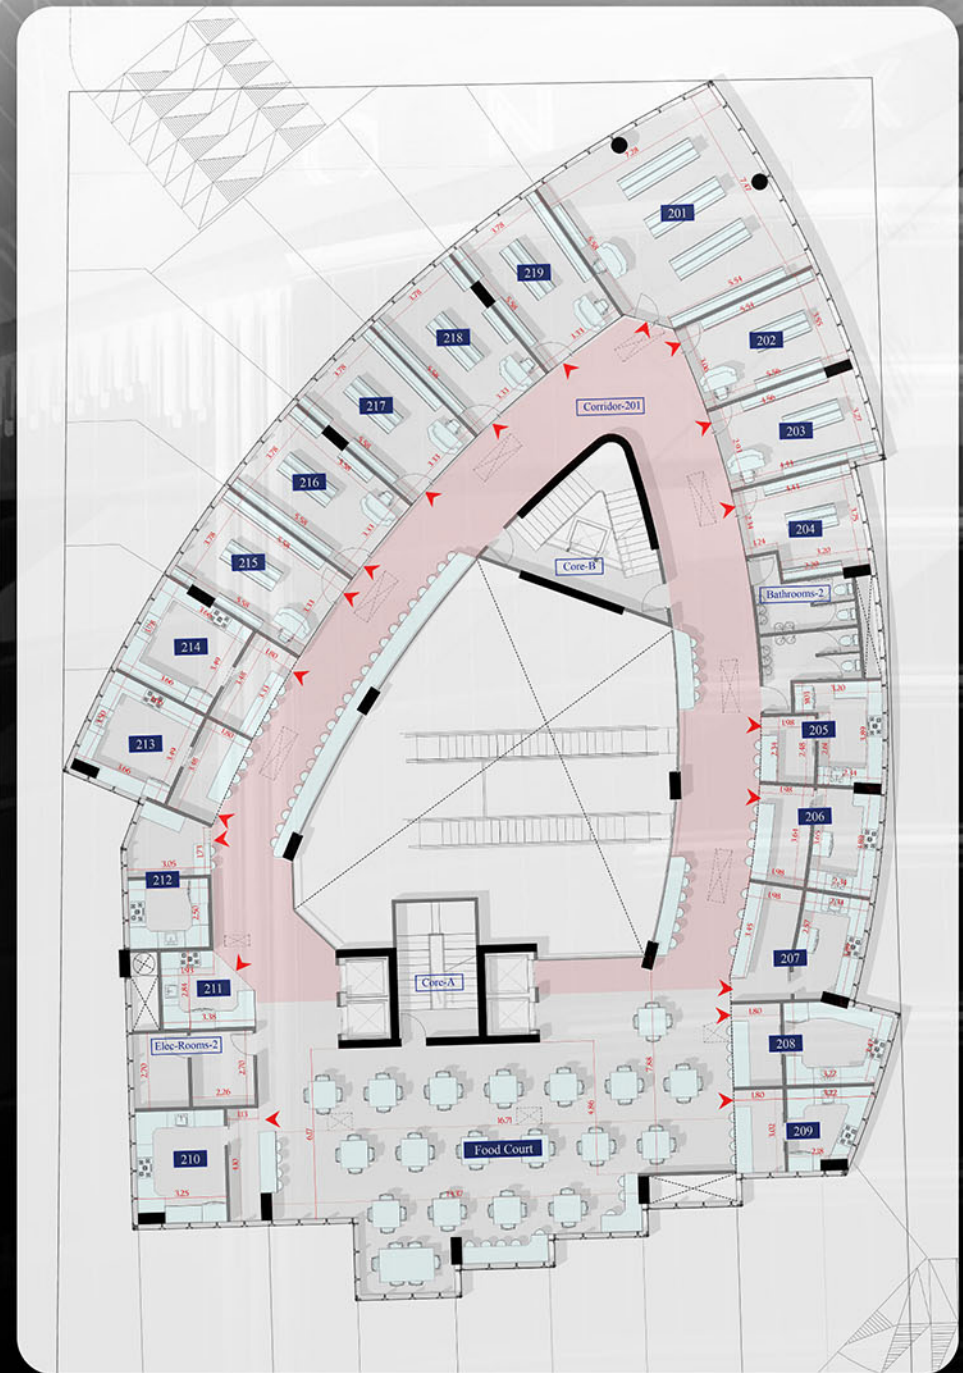

DESIGN

Perspective

C N Y X

DESIGN

Perspective

ONYX TOWER *Facilities*

SECURITY

PARKING AREA

SOLAR ENERGY

SMART UNITS

BUSINESS
CENTER

ELECTRICITY
GENERATORS

HIGH SPEED
INTERNET

ONYX TOWER FLOOR *Plans*

Ground, first and second floors include: Restaurants, Cafes, Banks, pharmacies and Shops.

Fourth, fifth and sixth floors include: Air conditioned and fully furnished Clinics.

Seventh, eighth and ninth floors include: Air conditioned fully furnished administrative offices.

Roof includes: The Sky Lounge and Infinity Pool.

GROUND Floor

LAYOUT

3D KEY

SPACES KEY

Vertical Circulation
Lifts
Escaping Corridor

FIRST Floor

LAYOUT

3D KEY

SPACES KEY

SAMPLES KEY

Sample A	Sample G
Sample B	Sample H
Sample C	Sample I
Sample D	Sample J
Sample E	Sample K

SECOND Floor

ADMINISTRATION *Floor*