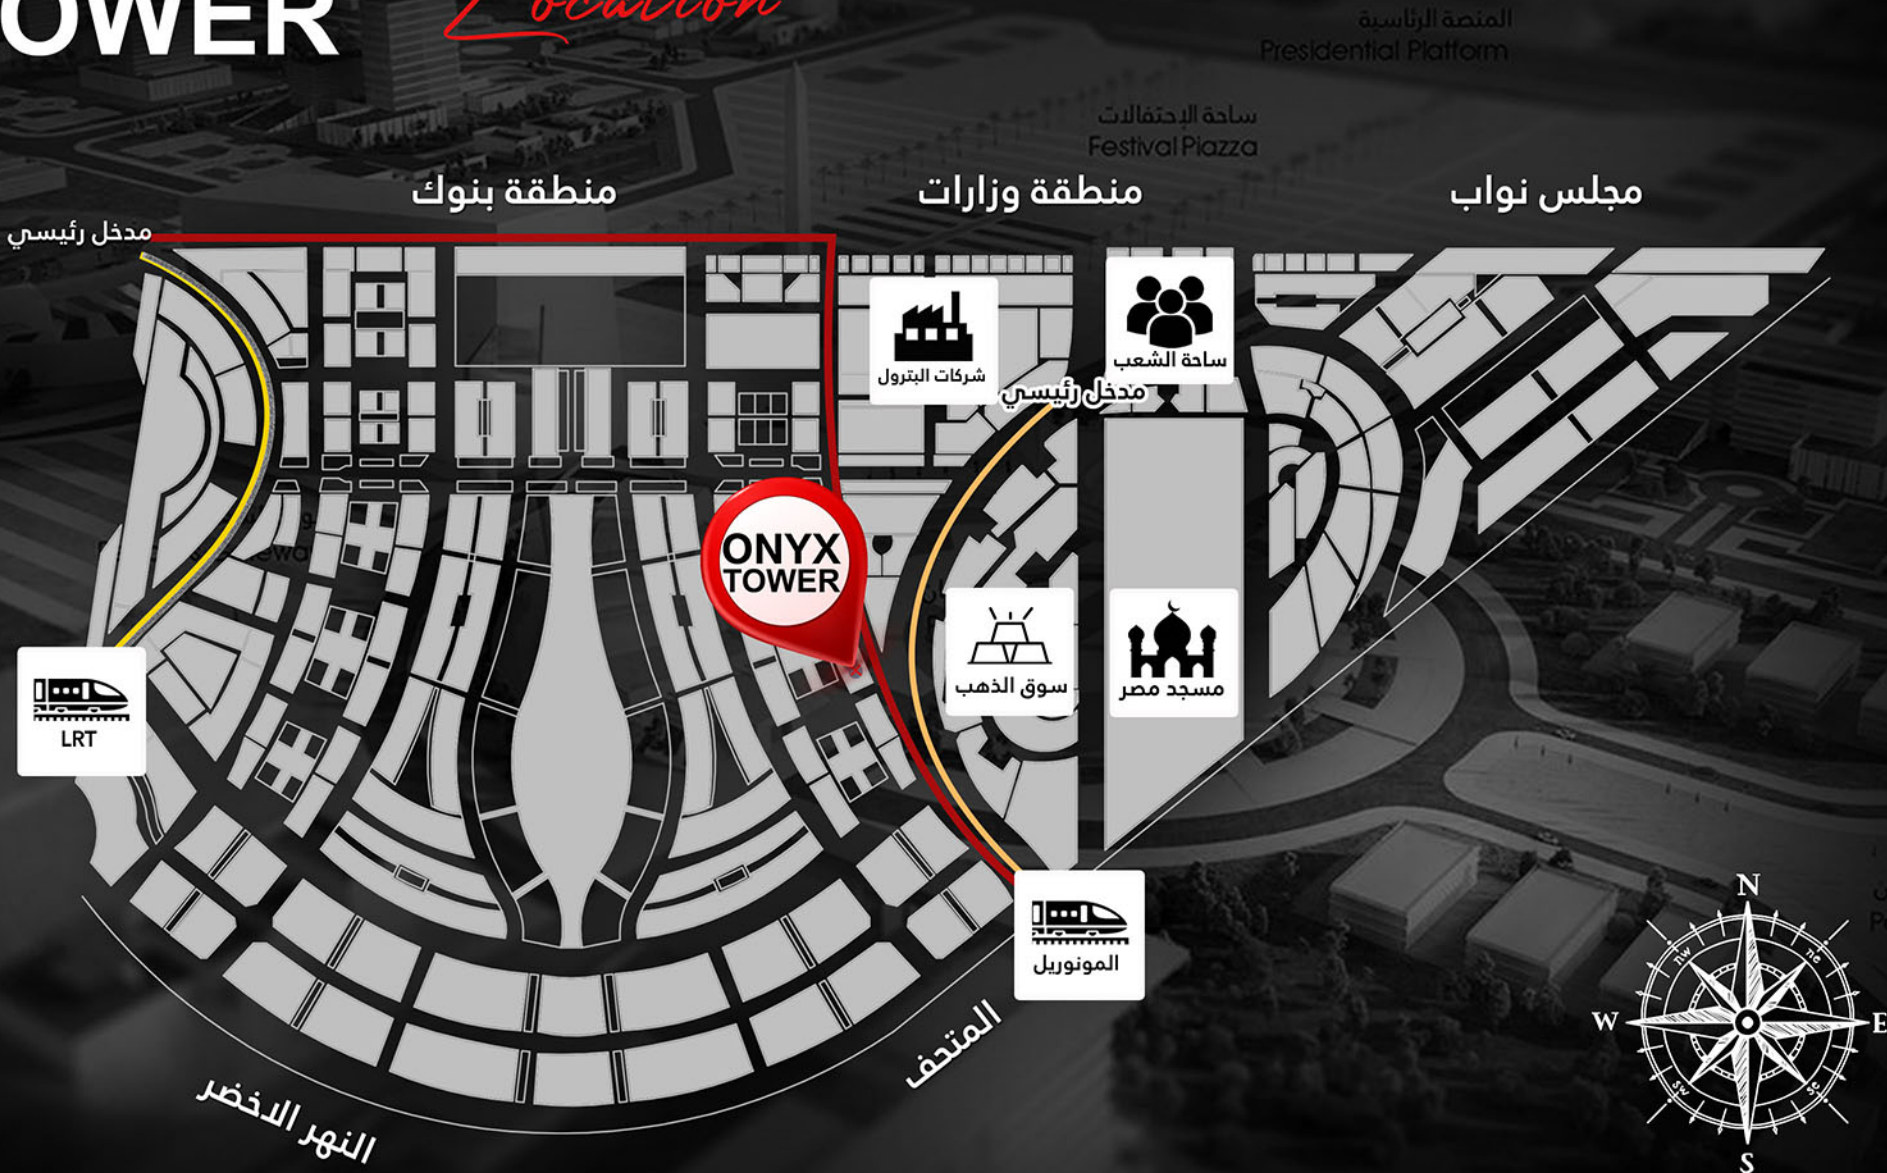

ONYX DOWNTOWN TOWER Location