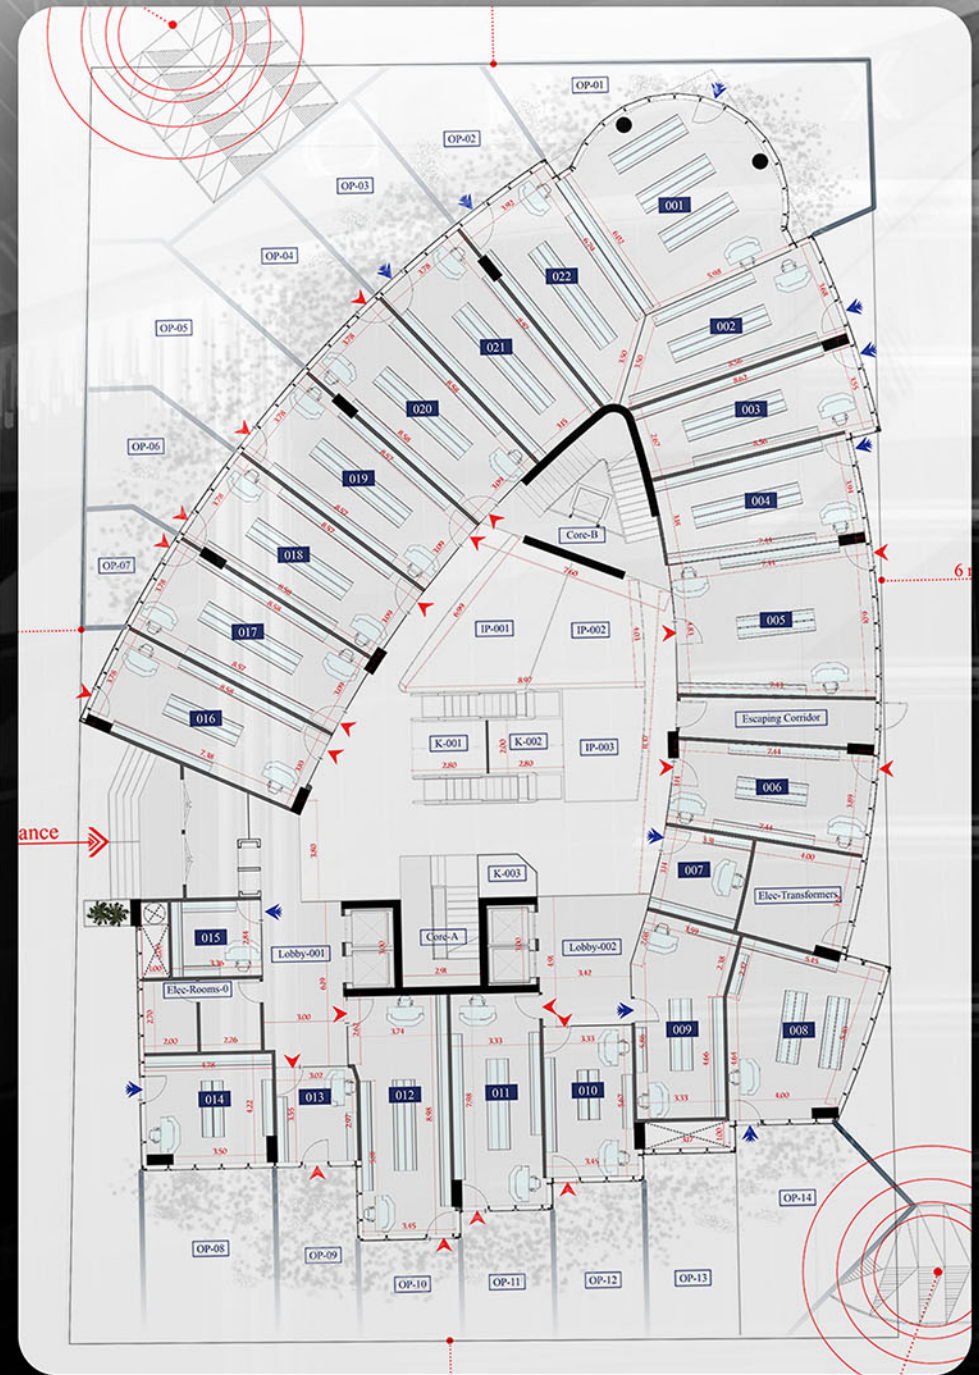

SOLAR ENERGY

SMART UNITS

BUSINESS
CENTER

ELECTRICITY
GENERATORS

HIGH SPEED
INTERNET

ONYX TOWER FLOOR *Plans*

Ground, first and second floors include: Restaurants, Cafes, Banks, pharmacies and Shops.

Fourth, fifth and sixth floors include: Air conditioned and fully furnished Clinics.

Seventh, eighth and ninth floors include: Air conditioned fully furnished administrative offices.

Roof includes: The Sky Lounge and Infinity Pool.

GROUND Floor

LAYOUT

3D KEY

SPACES KEY

Vertical Circulation
Lifts
Escaping Corridor

SAMPLES KEY

Sample A	Sample I	Sample Q
Sample B	Sample J	Sample R
Sample C	Sample K	Sample S
Sample D	Sample L	Sample T
Sample E	Sample M	Sample U
Sample F	Sample N	Sample V
Sample G	Sample O	Sample W
Sample H	Sample P	

FIRST Floor

LAYOUT

3D KEY

SPACES KEY

SAMPLES KEY

Sample A	Sample G
Sample B	Sample H
Sample C	Sample I
Sample D	Sample J
Sample E	Sample K

SECOND Floor

ADMINISTRATION *Floor*